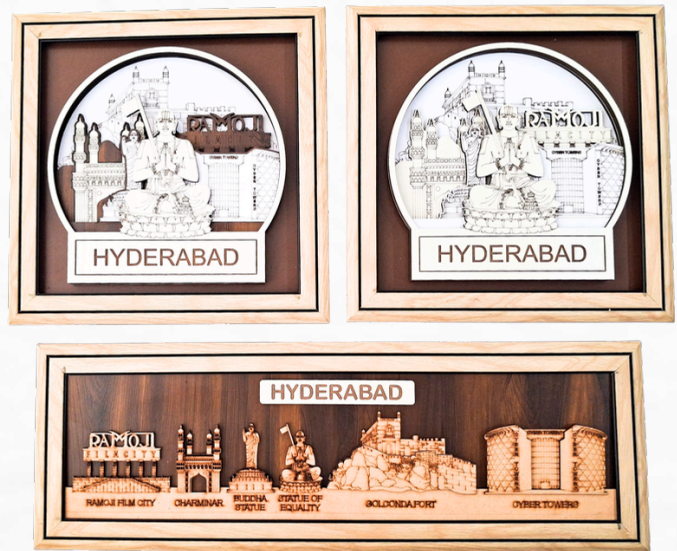

TROPHIES & MEMENTOS

W o r t h C e l e b r a t i n g

TROPHIES

- Material: Wood, metal, acrylic, crystal
- Assorted shapes, designs, sizes

3D WOODEN FRAME

- Customisable 3D design
- Sample is for Hyderabad landmarks
- Blend of machine and handmade
- Wood

FRAMES

- Leatherette border frames
- Size: A4, A5

MEMENTO

- Metallic Charminar in acrylic case and wooden base
- Assorted sizes