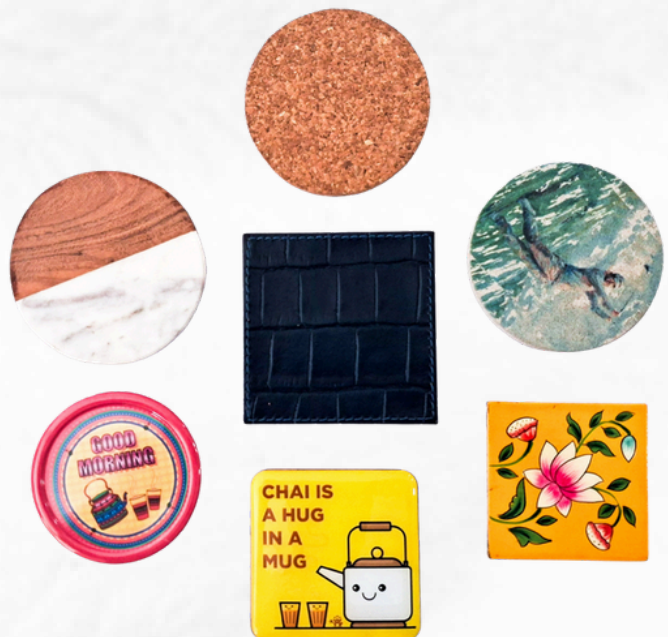

COASTERS

- 4 pc / 6 pc sets
- Material: Sandstone, wood, melamine, leather, cork, leatherette
- Wood comes with ethnic hand-painted motifs
- Sandstone comes with cork backing to prevent scratches and is anti-skid
- Melamine is unbreakable
- Assorted colours, designs and sizes